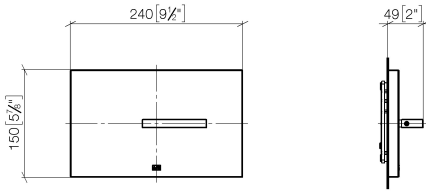

Cover plate for the concealed WC cistern made by TeCe - Champagne (22kt Gold)

IMO

12 660 979

Fits: IMO, LULU, MADISON, MEM, TARA, CL.1, LISSÉ, VAIA, META, CYO

- cover plate 150 x 240 x 15 mm
- flush handle with rotary operation and two-volume technology (full flush/partial flush)

Cover plate for the concealed WC cistern made by TeCe - Champagne (22kt Gold)

IMO

12 660 979
mm [inches]

12 660 979
Parts for other
finishes can be found
here: Chrome

Spare parts list

No.	Item Number	Name	Quantity used	Delivery time
1	04 28 01 053 00 90	plate	1	2
2	09 18 20 038 90	base	1	2
3	09 30 30 086 90	screw	1	2
4	09 11 01 179-47	cover	1	-
Spare part can no longer be ordered, please order the replacement item				
5	09 20 97 057-47	handle	1	30
6	09 31 11 058 90	pin	1	2